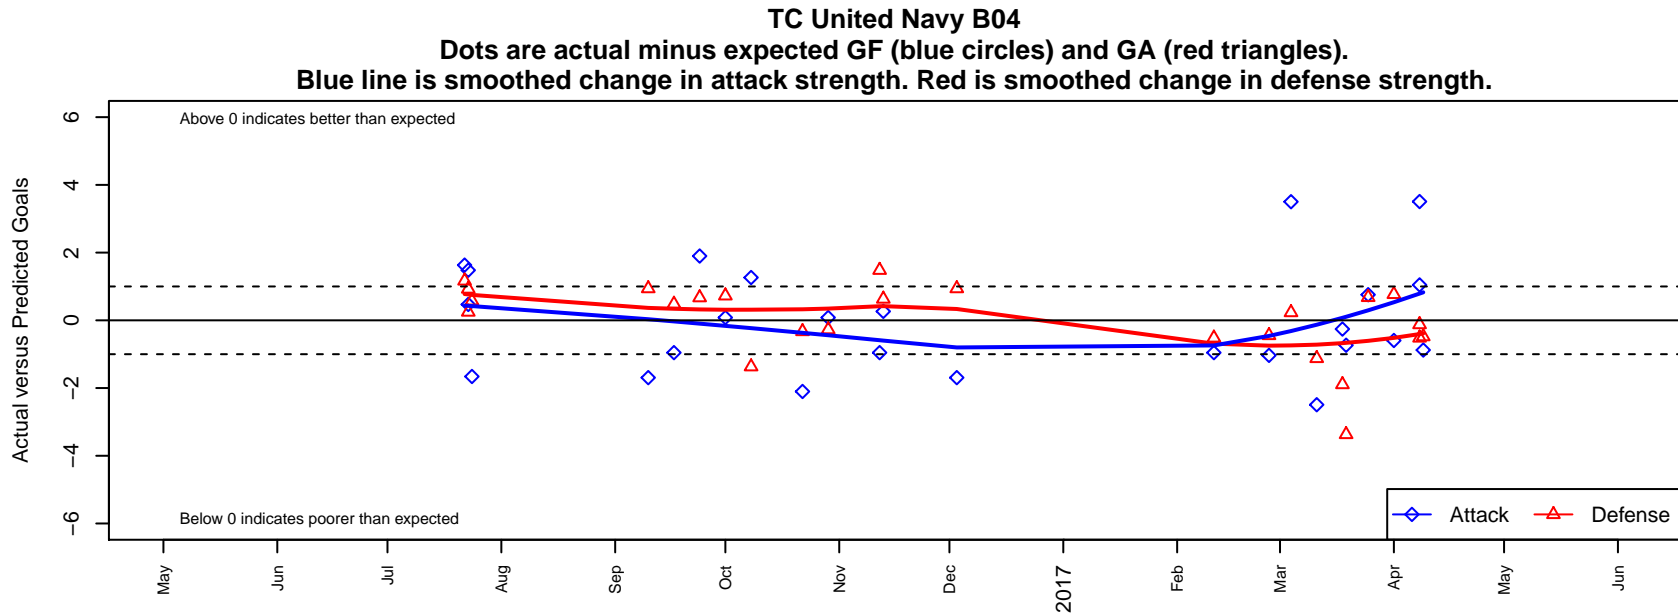

2016 Spr PSPL SuperLeague West U13

2016 WA Cup U13 Gold U13

**attack and defense variance (black dot)
relative to other teams
and top 10 in region**

**attack and defense rating
relative to others at age
and all opponents in last 13 months**