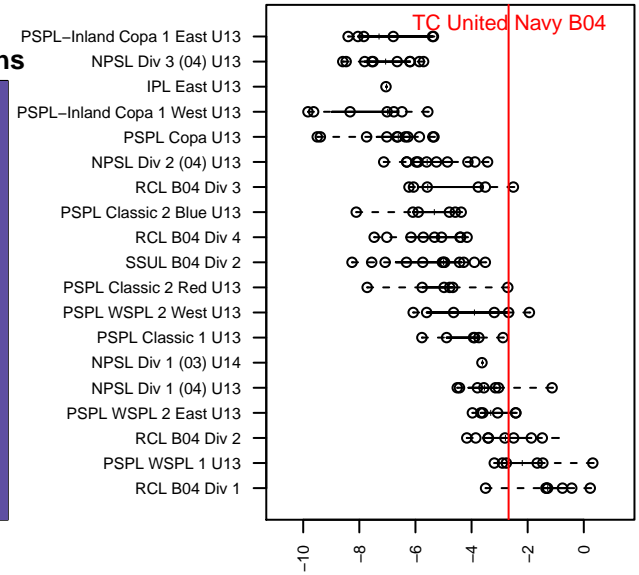

2016 Spr PSPL SuperLeague West U13

2016 WA Cup U13 Gold U13

**attack and defense variance (black dot)
relative to other teams
and top 10 in region**

**attack and defense rating
relative to others at age
and all opponents in last 13 months**